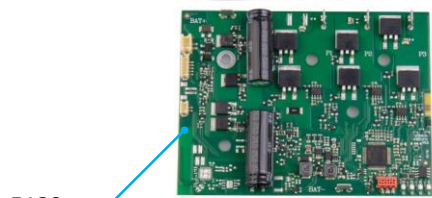

EMICRO ONE
EM0012

EMICRO ONE EM0012

PARTS

Article No.	Article
5026	Rear Wheel Screw
5028	Protection Rim
5029	Cover Screws M4
5036	Hexagon Socket Flat Head Screws
5037	Controller Plastic Cylinder
5038	Small Cable Groove Protection
5039	Thermal Pad
5040	Alu Cover
5055	Controller V4 (Only Motion Control)
5100	Small Cable Groove Protection V2
5102	Charge Connector V2
5105	Small Plastic Cover
5119	Small O-ring
5125	Battery
5185	Brake Fixation Screw
5186	Rubber Grommet
5234	M8 Torx Cover Screws
Ac5202	EU Charger
Ac5203	UK Charger
Ac5204	US Charger
Ac5205	AU Charger

PEUGEOT EM0006

PARTS

Article No.	Article
5015	Front Spacer
5016	Front Axle
5019	Folding Button Blue
5025	M8 Countersunk Screw (Kickstand Left/Main Cover)
5026	M8 Torx Screw
5043	LED Plastic Cover
5051	Rear PU Wheel Incl. (Aluminium Hub With PU)
5052	Rear Wheel Screw Incl. Washer
5074	Handle Left
5094	Front Rubber Wheel 145mm
5096	Brake Complete
5098	Brake Magnet
5111	Small Deck Main Body V2
5114	Electric Motor With 90° Connectors
5117	Griptape Peugeot
5179	Handle Right
5180	Peugeot Click-in Tonge
5181	Frontpart Connector Screw
5182	Brake Plastic Fixture
5183	Brake Spring
5184	Brake Pin

PEUGEOT
EM0006

PEUGEOT EM0006

PARTS

Article No.	Article
5026	M8 Torx Screw
5036	Hexagon Socket Flat Head Screws (Controller Screws)
5039	Thermal Pad
5100	Small Cable Groove Protection V2
5102	Charge Connector V2
5105	Small Plastic Cover
5119	Small O Ring
5126	Battery V3.2
5129	Controller V5 With Plastic Cover
5185	Brake Fixation Screw
5186	Motor Cable Rubber Grommet
5234	M8 Torx Cover Screws
Ac5202	EU Charger
Ac5203	UK Charger
Ac5204	US Charger
Ac5205	AU Charger