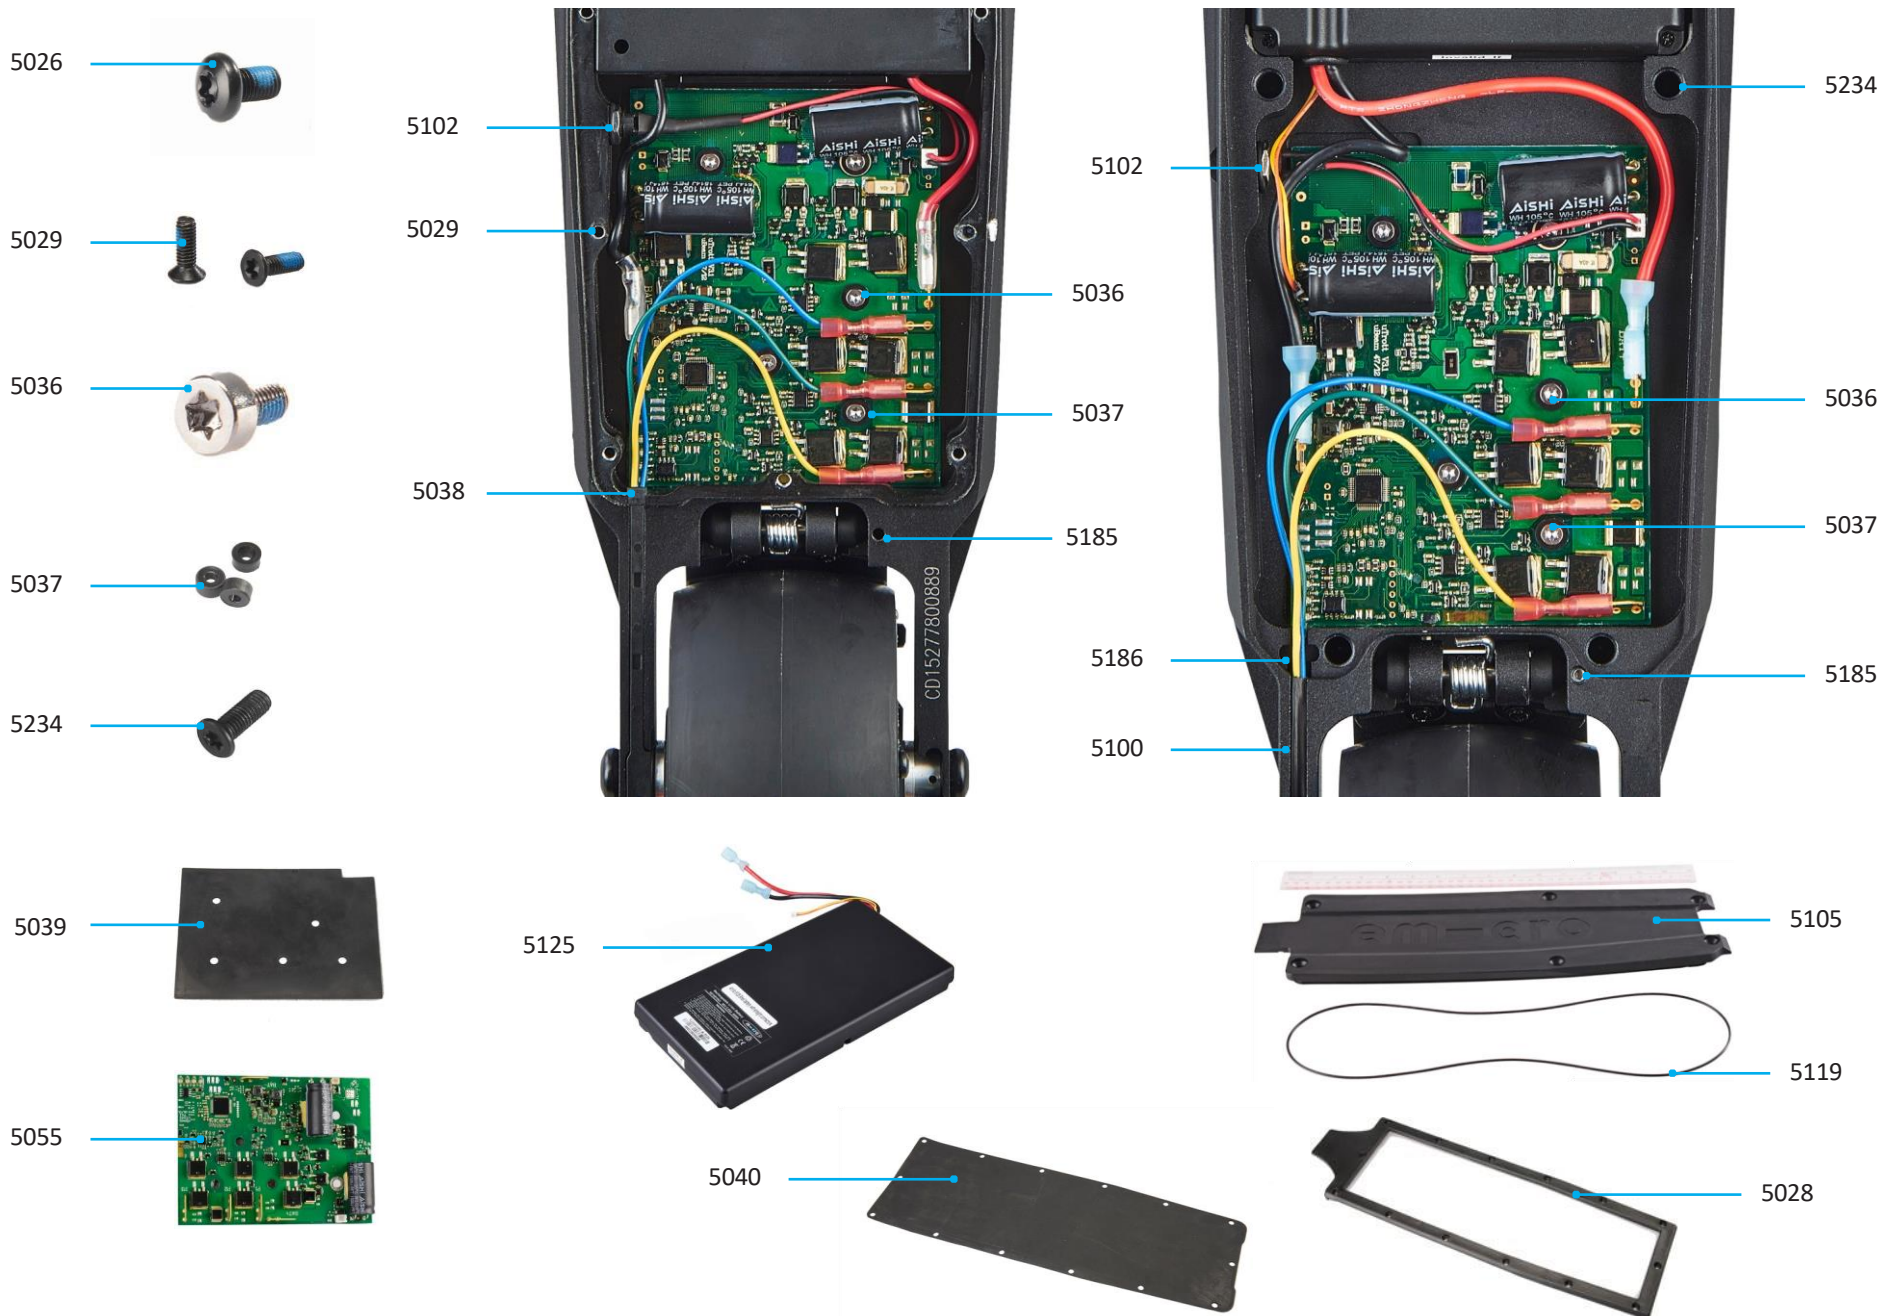

ADULTS

EMICRO ONE EM0012

PARTS

Article No.	Article
5000	Handlebar Without Grips
5001	Handles
5002	Handlebar Clamp
5003	Extension Tube
5004	Plastic Linkage Tube
5005	Extension Tube Quick Release
5006	Lower Tube
5007	Lower Clamp
5008	Steering Head
5010	Aluminum Spacer Ring (Hic)
5011	Small Fork
5012	Small Front Wheel Fender
5013	Fender Front Wheel Screws
5015	Spacer Front Wheel
5016	Axle Front Wheel 150mm
5017	Shim (Left)
5018	Shim (Right)
5019	Push Button Blue
5020	Bolt For Shims (Left & Right)
5021	Bolt For Holder Plates (Right)
5022	Folding Quick Release Kit
5023	Bolt Left + Right
5024	Folding Block
5025	M8 Countersunk Screw Folding Block Left
5026	M8 Torx Screw
5027	Kick Stand Set

Article No.	Article
5042	Small Deck Main Body V1 For Em0004
5043	LED Plastic Cover
5044	Small Motor V1 (Straight Connectors)
5047	Griptape
5051	Rear PU Wheel Incl. (Aluminium Hub With PU)
5052	Rear Wheel Screw Incl. Washer
5094	Front Rubber Wheel
5096	Small Brake Complete Set V2
5098	Brake Magnet
5111	Small Deck Main Body V2 For Em0012
5182	Brake Plastic Fixture
5183	Brake Spring
5184	Brake Pin
5227	Screw For Lower Clamp

EMICRO ONE
EM0012

EMICRO ONE EM0012

PARTS

Article No.	Article
5026	Rear Wheel Screw
5028	Protection Rim
5029	Cover Screws M4
5036	Hexagon Socket Flat Head Screws
5037	Controller Plastic Cylinder
5038	Small Cable Groove Protection
5039	Thermal Pad
5040	Alu Cover
5055	Controller V4 (Only Motion Control)
5100	Small Cable Groove Protection V2
5102	Charge Connector V2
5105	Small Plastic Cover
5119	Small O-ring
5125	Battery
5185	Brake Fixation Screw
5186	Rubber Grommet
5234	M8 Torx Cover Screws
Ac5202	EU Charger
Ac5203	UK Charger
Ac5204	US Charger
Ac5205	AU Charger