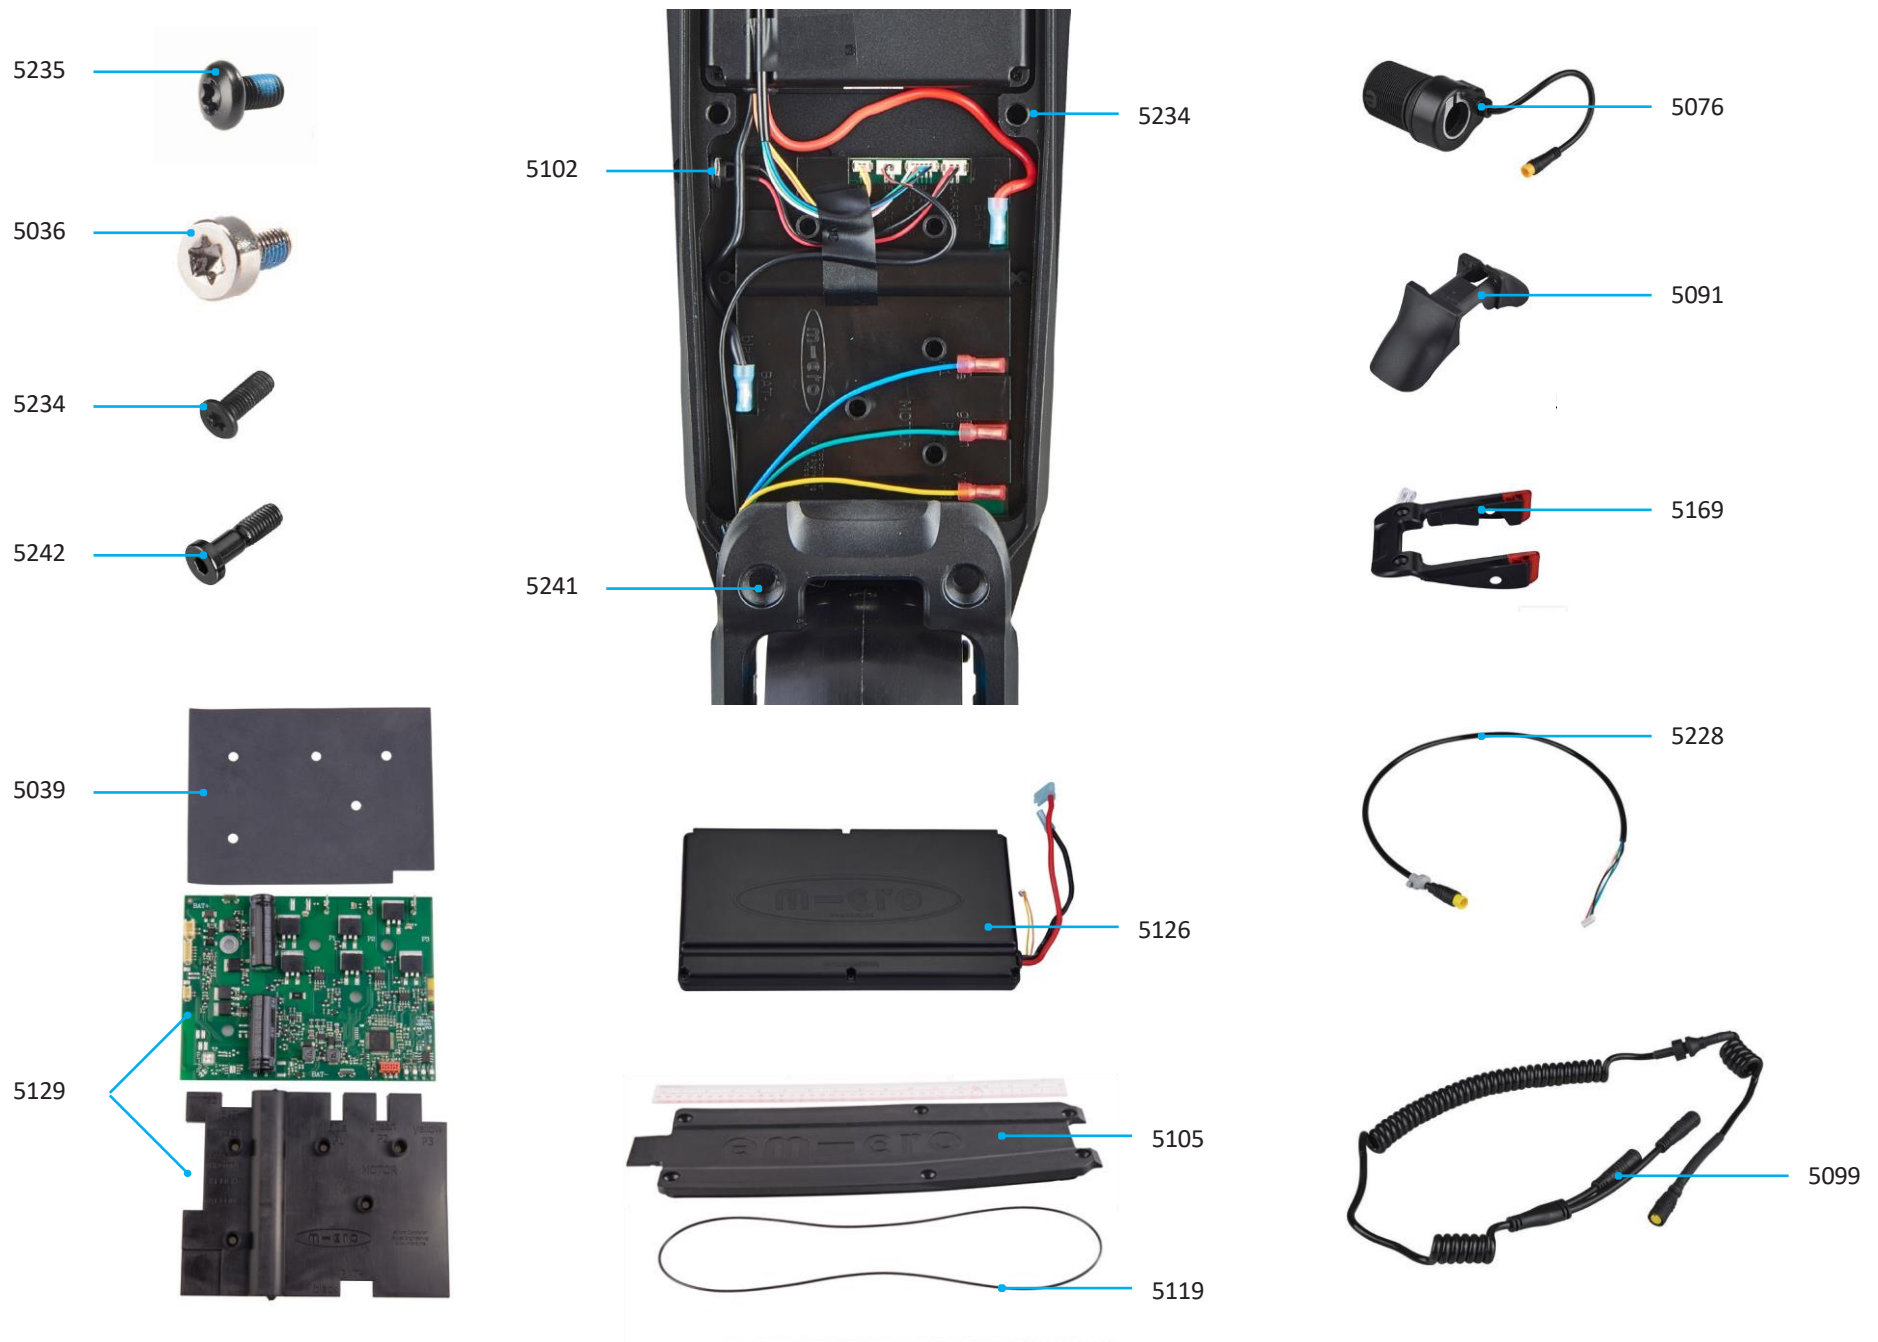

Article No.	Article
5169	Small Deck Rear Light
5182	Brake Plastic Fixture
5183	Brake Spring
5184	Brake Pin
5196	Small Deck Main Body
5199	Spacer Ring To Small Motor (Without Step)
5227	Screw For Lower Clamp
5230	Cable Cover For Folding Block
5231	Screws For Folding Block Cable Cover
5235	M8 Motor Screw For X3
5238	Washer For Motor Screw (To Fit Rearlight)
5240	Folding Block With Cable Slot
5242	Rearlight Washer

MICRO FALCON
EM0008

MICRO FALCON EM0008

PARTS

Article No.	Article
5027	Small Kickstand Set
5036	Hexagon Socket Flat Head Screws (Controller Screws)
5039	Thermal Pad
5076	Two-way Throttle Incl All Grips
5091	Small Frontwheel Fender With Groove
5099	Small Throttle Cable
5102	Charge Connector V2
5105	Small Plastic Cover
5119	Small O Ring
5126	Battery V3.2
5129	Controller V5 With Plastic Cover
5169	Small Deck Rear Light
5228	Small In-deck Throttle Cable
5230	Cable Cover For Folding Block
5231	Screws For Folding Block Cable Cover
5234	M8 Torx Cover Screws
5235	M8 Motor Screw For X3
5240	Folding Block With Cable Slot
5241	M8 Cover Screw For Eagle/Condor Rearlight
5242	Hexagon Socket Flat Head Screws
Ac5202	EU Charger
Ac5203	UK Charger
Ac5204	US Charger
Ac5205	AU Charger