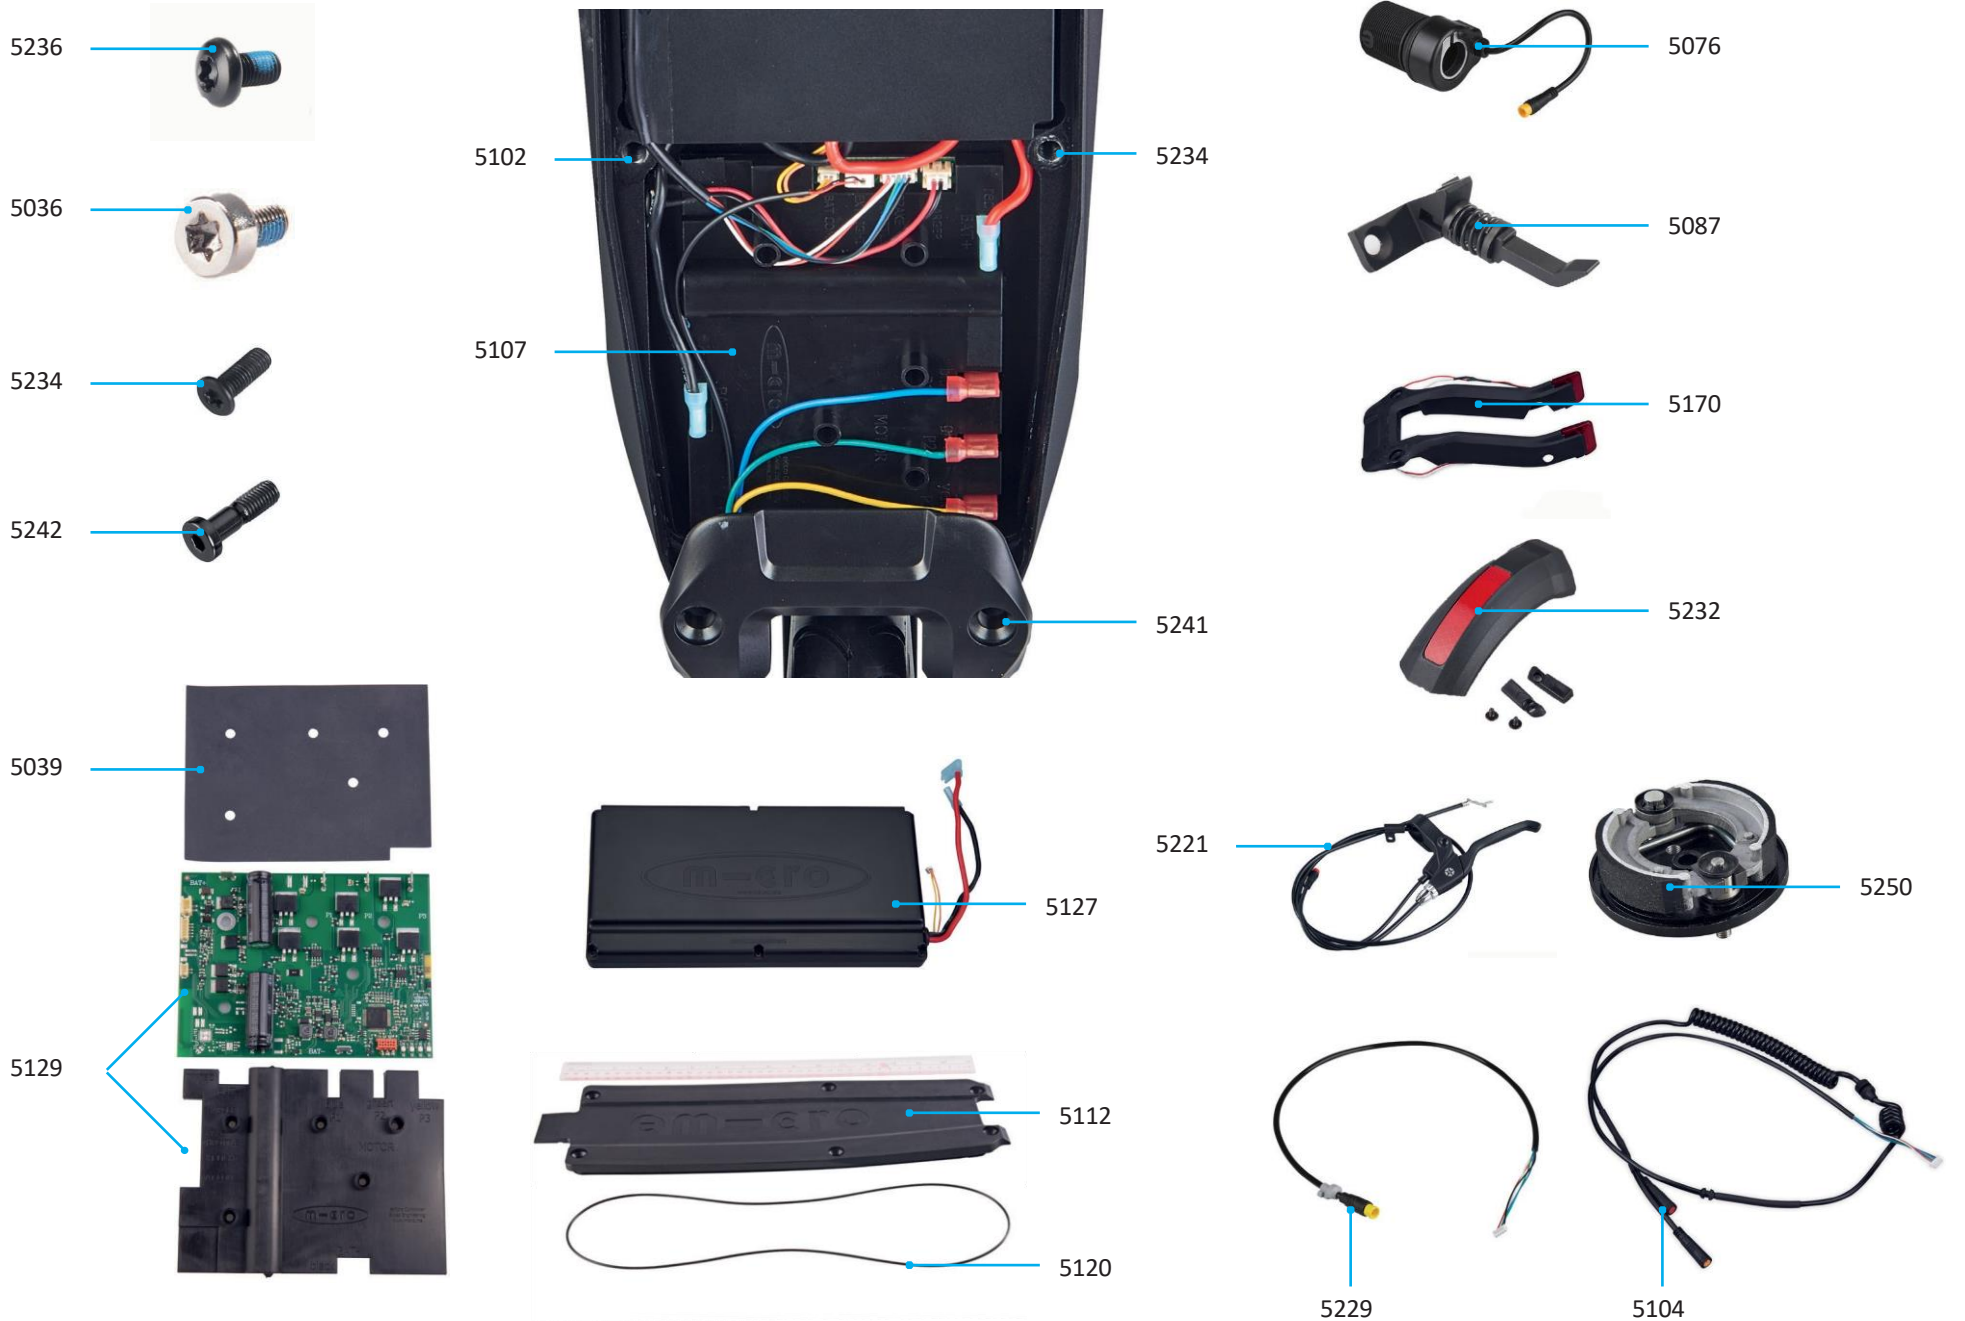

Article No.	Article
5170	Large Deck Rear Light
5182	Brake Rubber Fixture
5183	Brake Spring
5184	Brake Pin
5185	Brake Fixation Screw
5216	Handlebar With Cable Holes
5217	Cable Clip
5218	Front Rubber Wheel 200mm Incl. Brake
5220	Brake Cable Inc Sleeve
5223	Front Wheel Axle
5227	Screw For Lower Clamp
5230	Cable Cover For Folding Block
5231	Screws For Folding Block Cable Cover
5232	Brake Reflector Set
5234	Screw Folding Block Left
5235	M8 Block Motor Screw
5238	Washer For Motor Screw
5240	Folding Block With Cable Slot
5242	Rearlight Washer

MICRO CONDOR
EM0016

MICRO CONDOR EM0016

PARTS

Article No.	Article
5036	Hexagon Socket Flat Head Screws (Controller Screws)
5039	Thermal Pad
5076	Two-way Throttle Incl All Grips
5087	Large Kickstart Set
5102	Charge Connector V2
5104	Big Throttle Cable
5112	Big Deck Main Body V2
5120	Big O-ring
5127	Battery V4
5129	Controller V5 With Plastic Cover
5170	Large Deck Rear Light
5221	Frontbrake Hand Lever
5229	Large In-deck Throttle Cable
5232	Brake Reflector
5234	M8 Torx Cover Screws
5235	M8 Motor Screw For X3
5241	M8 Cover Screw For Eagle/Condor Rearlight
5242	Hexagon Socket Flat Head Screws
5250	Front Wheel Brake
Ac5202	EU Charger
Ac5203	UK Charger
Ac5204	US Charger
Ac5205	AU Charger