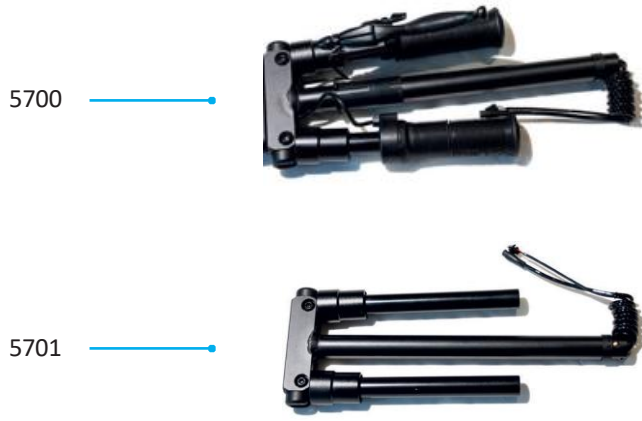

MICRO EXPLORER: EM0036

MICRO MERCEDES

PARTS

Article No.	Article
5700	T-pipe Control Set Complete
5701	T-pipe Set (Mechanical)
5706	Maincable Set
5708	Aluminum Tube Set
5712	Front Fork Set
5715	Controller Set
5822	Controller Set CH (22km/H, Unlocked Speed)
5716	Full Rear Fork Set
5729	Battery (LG Cells)
5821	Battery (Lishen Cells)

Article No.	Article
5734	Mercedes Star
5737	Mercedes Grip Tape
5541	EU Charger
5257	AU Charger
5255	US Charger
5864	Kickstand

MICRO EXPLORER
EM0036