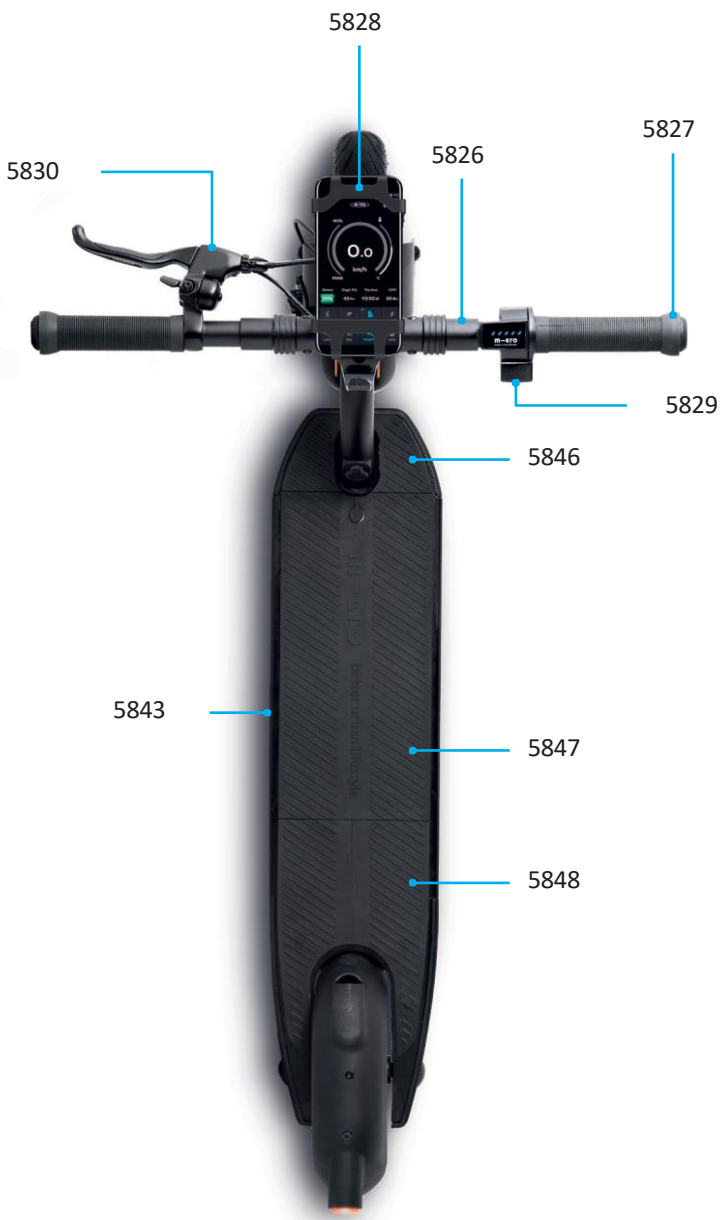

MICRO CONDOR II: EM0040

PARTS

Article No.	Article
5473	Brake Cable Set
5476	Front Light Set
5479	Screw Nut For Folding Machnism
5488	Side Reflector Set
5497	Kickstand Set
5826	Handlebar Set
5827	Grips Set
5828	Phone Holder Set
5829	Throttle
5830	Brake Lever With Bell
5831	Full Floding Front Tube Set
5833	Headset
5834	Front Fork Set
5835	Front Fender Set
5838	Disc Brake
5839	Front Axle Set
5840	Front Wheel Set
5841	Front Tire Set
5842	Front Reflector Set
5843	Full Deck Set
5845	Deck Front Cover & Bluetooth Set
5846	Grip Tape-front
5847	Grip Tape-middle
5848	Grip Tape-rear
5850	Rear Fender & Light Set

Article No.	Article
5852	Motor
5853	Rear Tire
5854	Battery Set
Sbox370	Color Box
Sbox371	Master Box

MICRO CONDOR II
EM0040