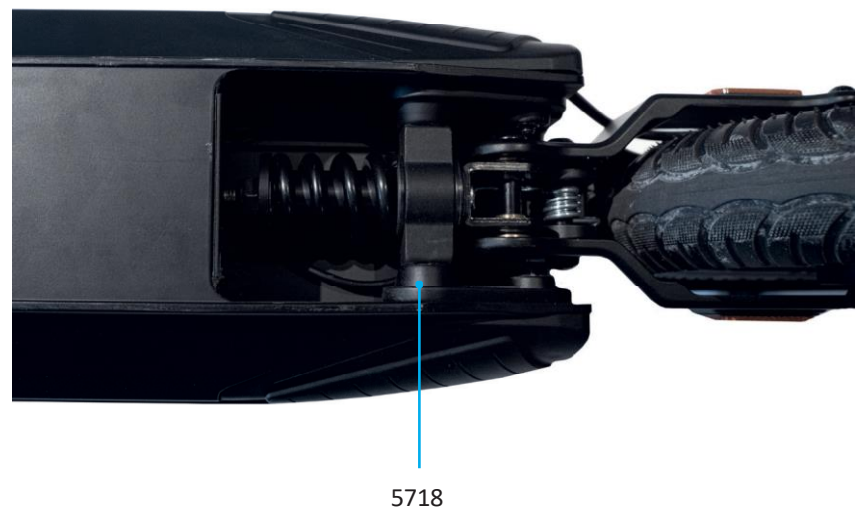

MICRO EXPLORER II: EM0074 / EM0081

PARTS

Article No.	Article
5878	T-pipe Control Set Complete
5879	T-pipe Set (Mechanical)
5883	Maincable Set
5708	Aluminum Tube Set
5885	Front Fork Set
5716	Full Rear Fork Set
5821	Battery (Lishen Cells)
5964	License Plate

Article No.	Article
5541	EU Charger
5257	AU Charger
5255	US Charger
5864	Kickstand