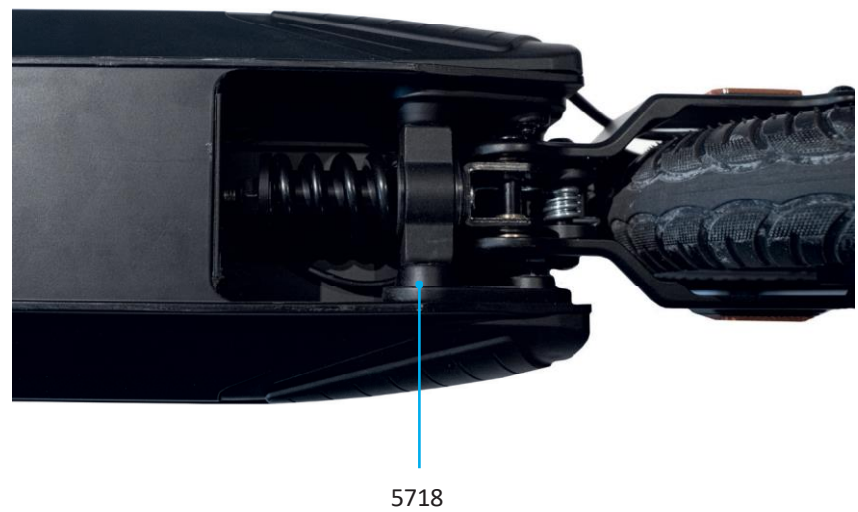

MICRO EXPLORER S: EM0072 / EM0076

PARTS

Article No.	Article
5899	T-pipe Control Set Complete
5907	T-pipe Set (Mechanical)
5883	Maincable Set
5909	Aluminum Tube Set
5947	Front Fork Set
5716	Full Rear Fork Set
5957	Battery
5964	License Plate

Article No.	Article
5541	EU Charger
5257	AU Charger
5255	US Charger
5952	Kickstand

MICRO EXPLORER S
EM0072 / EM0076