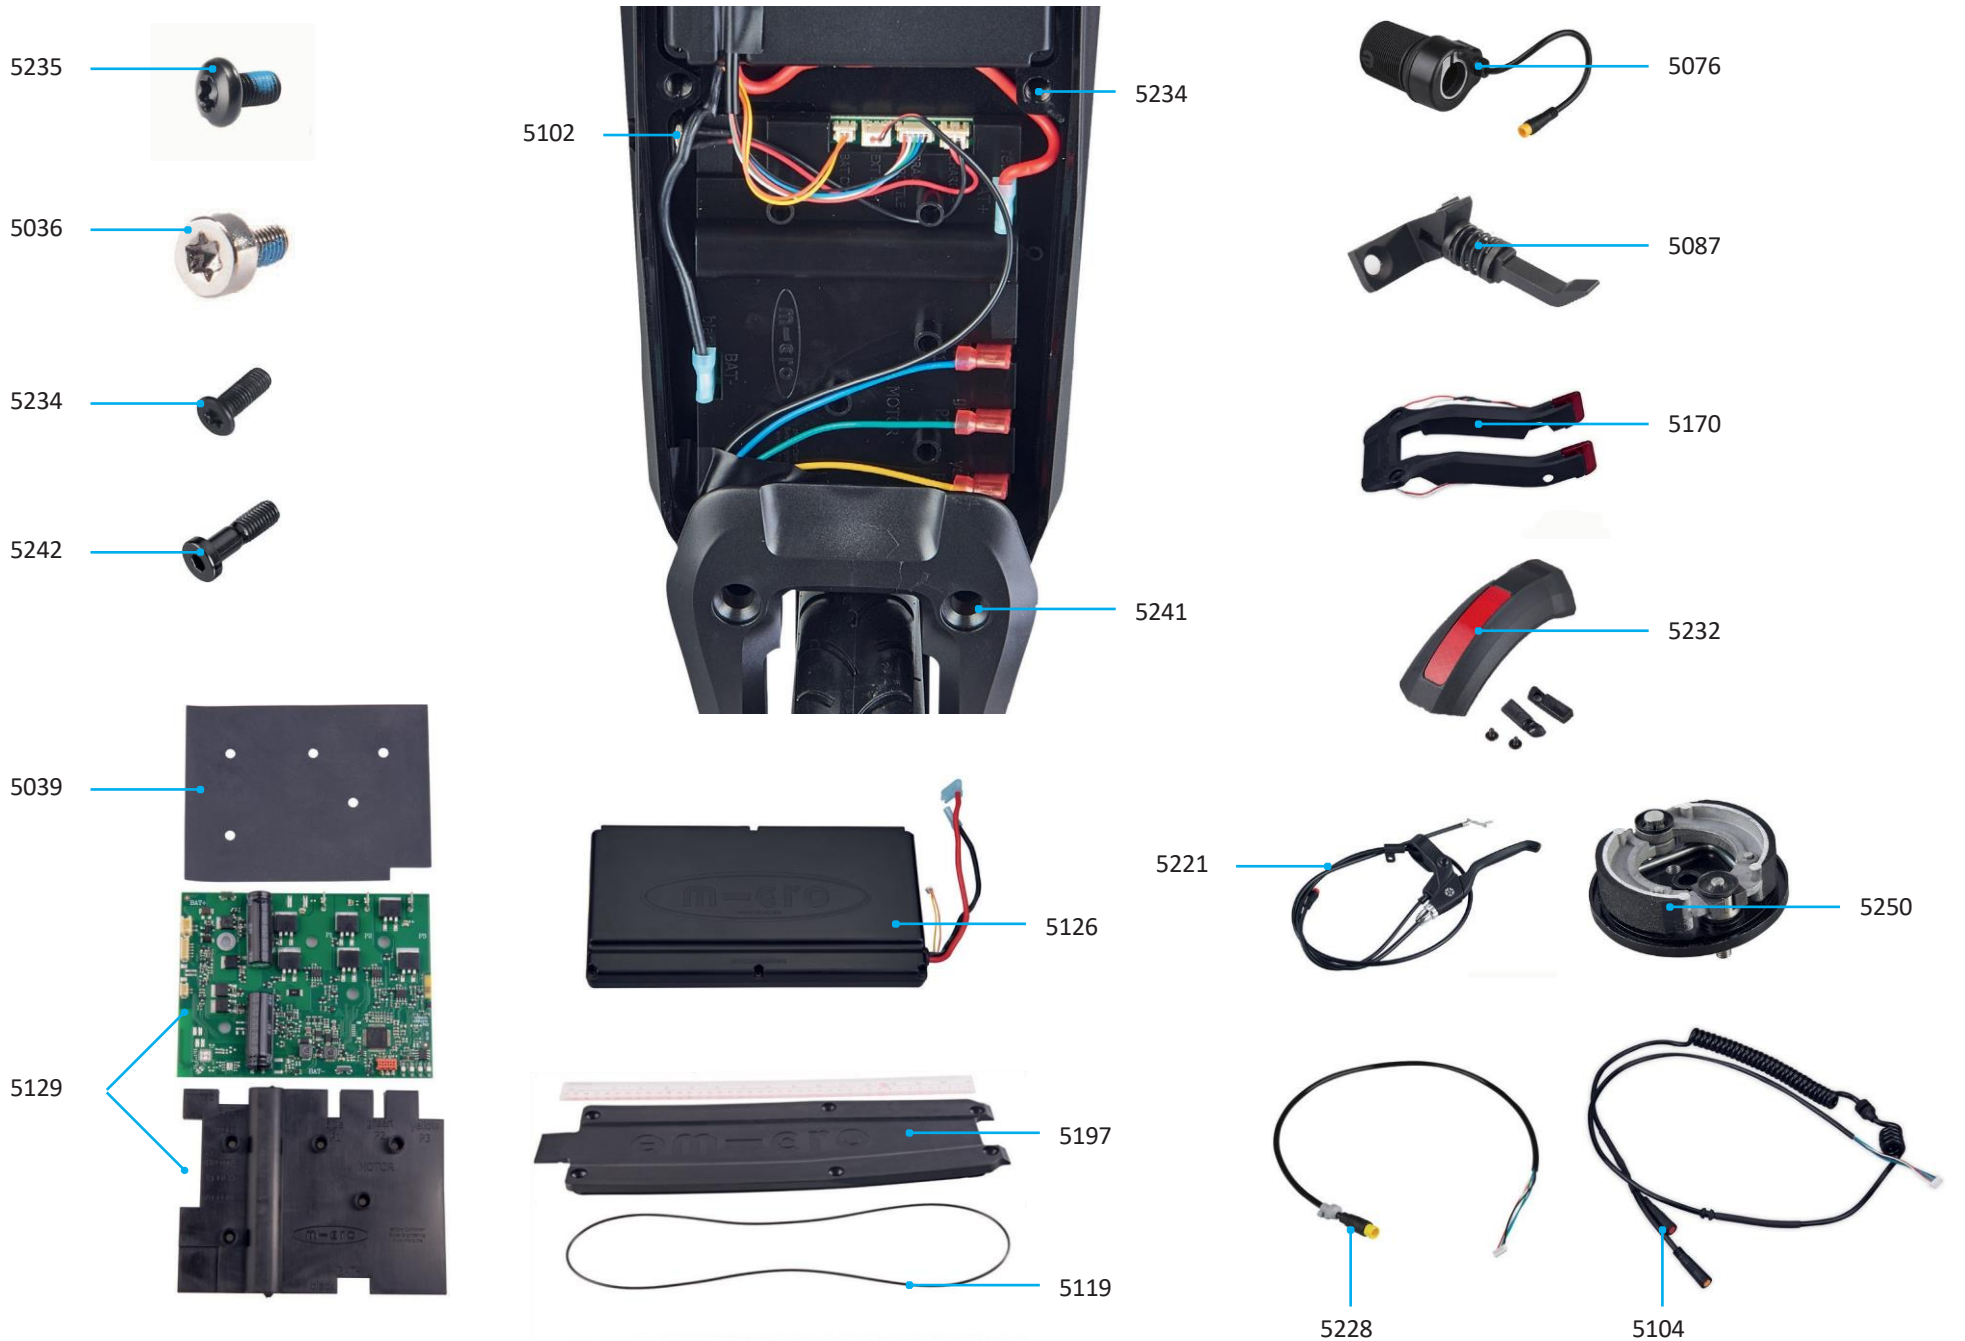

Article No.	Article
5182	Brake Rubber Fixture
5183	Brake Spring
5184	Brake Pin
5185	Brake Fixation Screw
5190	Medium Deck Rear Light
5197	Medium Deck Main Body V1
5215	Large Lower T-tube
5216	Handlebar With Cable Holes
5217	Cable Clip
5218	Front Rubber Wheel 200mm Incl. Brake
5220	Brake Cable Inc Sleeve
5227	Screw For Lower Clamp
5230	Cable Cover For Folding Block
5231	Screws For Folding Block Cable Cover
5232	Brake Reflector Set
5234	Screw Folding Block Left
5235	M8 Block Motor Screw
5238	Washer For Motor Screw (To Fit Rearlight)
5240	Folding Block With Cable Slot
5242	Rearlight Washer

MICRO EAGLE
EM0014

MICRO EAGLE EM0014

PARTS

Article No.	Article
5036	Hexagon Socket Flat Head Screws (Controller Screws)
5039	Thermal Pad
5076	Two-way Throttle Incl All Grips
5087	Large Kickstart Set
5102	Charge Connector V2
5104	Big Throttle Cable
5119	Small O Ring
5126	Battery V4
5129	Controller V5 With Plastic Cover
5170	Large Deck Rear Light
5197	Medium Plastic Cover
5221	Frontbrake Hand Lever
5228	Small In-deck Throttle Cable
5232	Brake Reflector
5234	M8 Torx Cover Screws
5235	M8 Motor Screw For X3
5241	M8 Cover Screw For Eagle/Condor Rearlight
5242	Hexagon Socket Flat Head Screws
5250	Front Wheel Brake
Ac5202	EU Charger
Ac5203	UK Charger
Ac5204	US Charger
Ac5205	AU Charger