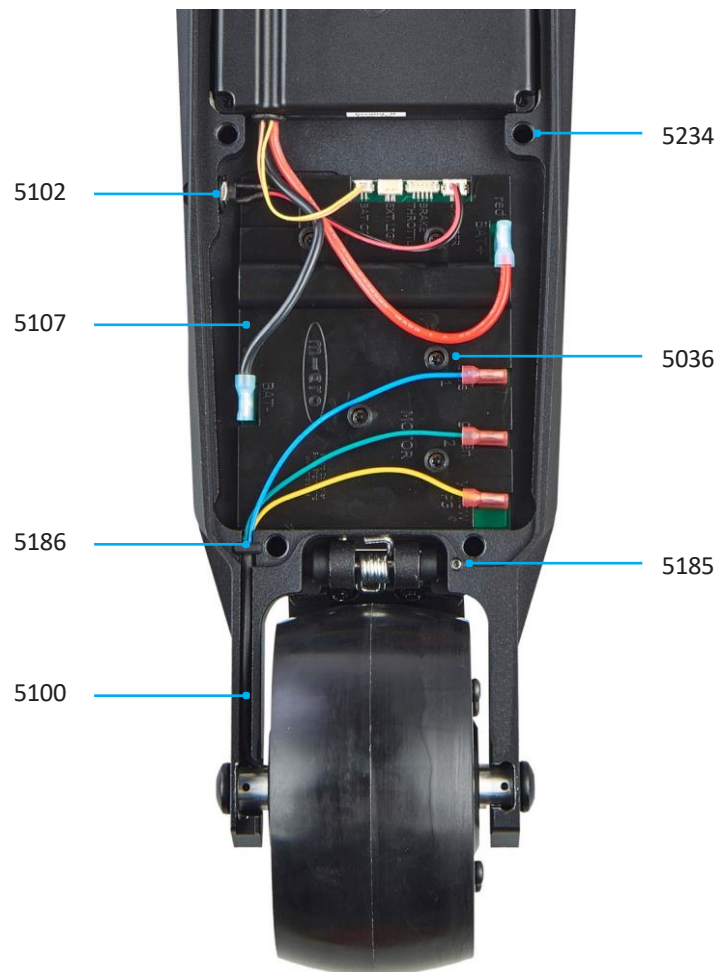

EMICRO ONE
EM0012

EMICRO ONE EM0012

PARTS

Article No.	Article
5026	Rear Wheel Screw
5028	Protection Rim
5029	Cover Screws M4
5036	Hexagon Socket Flat Head Screws
5037	Controller Plastic Cylinder
5038	Small Cable Groove Protection
5039	Thermal Pad
5040	Alu Cover
5055	Controller V4 (Only Motion Control)
5100	Small Cable Groove Protection V2
5102	Charge Connector V2
5105	Small Plastic Cover
5119	Small O-ring
5125	Battery
5185	Brake Fixation Screw
5186	Rubber Grommet
5234	M8 Torx Cover Screws
Ac5202	EU Charger
Ac5203	UK Charger
Ac5204	US Charger
Ac5205	AU Charger

PEUGEOT EM0006

PARTS

Article No.	Article
5015	Front Spacer
5016	Front Axle
5019	Folding Button Blue
5025	M8 Countersunk Screw (Kickstand Left/Main Cover)
5026	M8 Torx Screw
5043	LED Plastic Cover
5051	Rear PU Wheel Incl. (Aluminium Hub With PU)
5052	Rear Wheel Screw Incl. Washer
5074	Handle Left
5094	Front Rubber Wheel 145mm
5096	Brake Complete
5098	Brake Magnet
5111	Small Deck Main Body V2
5114	Electric Motor With 90° Connectors
5117	Griptape Peugeot
5179	Handle Right
5180	Peugeot Click-in Tonge
5181	Frontpart Connector Screw
5182	Brake Plastic Fixture
5183	Brake Spring
5184	Brake Pin

PEUGEOT
EM0006

PEUGEOT EM0006

PARTS

Article No.	Article
5026	M8 Torx Screw
5036	Hexagon Socket Flat Head Screws (Controller Screws)
5039	Thermal Pad
5100	Small Cable Groove Protection V2
5102	Charge Connector V2
5105	Small Plastic Cover
5119	Small O Ring
5126	Battery V3.2
5129	Controller V5 With Plastic Cover
5185	Brake Fixation Screw
5186	Motor Cable Rubber Grommet
5234	M8 Torx Cover Screws
Ac5202	EU Charger
Ac5203	UK Charger
Ac5204	US Charger
Ac5205	AU Charger