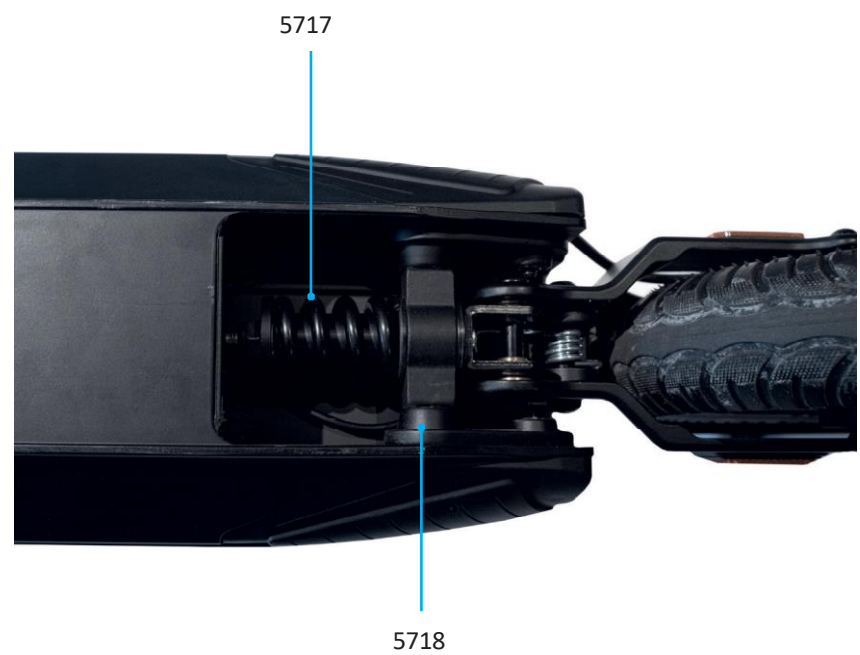

MICRO EXPLORER: EM0036

MICRO MERCEDES

PARTS

Article No.	Article
5700	T-pipe Control Set Complete
5701	T-pipe Set (Mechanical)
5706	Maincable Set
5708	Aluminum Tube Set
5712	Front Fork Set
5715	Controller Set
5822	Controller Set CH (22km/H, Unlocked Speed)
5716	Full Rear Fork Set
5729	Battery (LG Cells)
5821	Battery (Lishen Cells)

Article No.	Article
5734	Mercedes Star
5737	Mercedes Grip Tape
5541	EU Charger
5257	AU Charger
5255	US Charger
5864	Kickstand

MICRO EXPLORER
EM0036