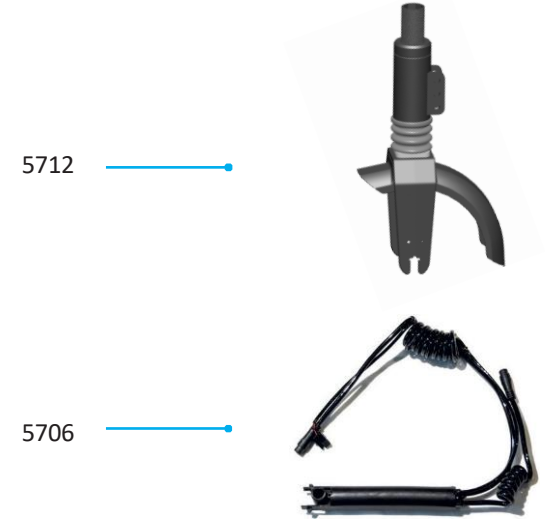

MICRO
EXPLORER

MICRO EXPLORER: EM0036

MICRO MERCEDES

PARTS

Article No.	Article
5700	T-pipe Control Set Complete
5701	T-pipe Set (Mechanical)
5706	Maincable Set
5708	Aluminum Tube Set
5712	Front Fork Set
5715	Controller Set
5822	Controller Set CH (22km/H, Unlocked Speed)
5716	Full Rear Fork Set
5729	Battery (LG Cells)
5821	Battery (Lishen Cells)

Article No.	Article
5734	Mercedes Star
5737	Mercedes Grip Tape
5541	EU Charger
5257	AU Charger
5255	US Charger
5864	Kickstand

MICRO EXPLORER
EM0036

MICRO EXPLORER II: EM0074 / EM0081

PARTS

Article No.	Article
5703	Twist Throttle Set
5704	Hand Brake Set
5705	Handles
5884	Upper Clamp Set
5709	Lower Clamp Set(include Front Light)
5710	Tube Set Inside
5886 / 5886B	Neck Tube Set
5718	Rear Ears Set
5719	Rear Fender Set (Include Rear Light)
5720	Motor With Washers And Nuts
5721	Rear Wheel With Drum Brake Set
5887 / 5887B	Front Ears Set
5820	Deck Front And Rear Cover Set
5726	Front Light
5727	Rear Light
5728	Rear Reflectors
5730	Deck Side Front And Rear Covers With Screws
5819	Wires Holder And Lock Ring
5894	Front Fork Plastic Cover
5084	Micro Logo
5735	Black Front Suspension Cover
5652	Plastic Linkage Tube
5651	Handle End Caps