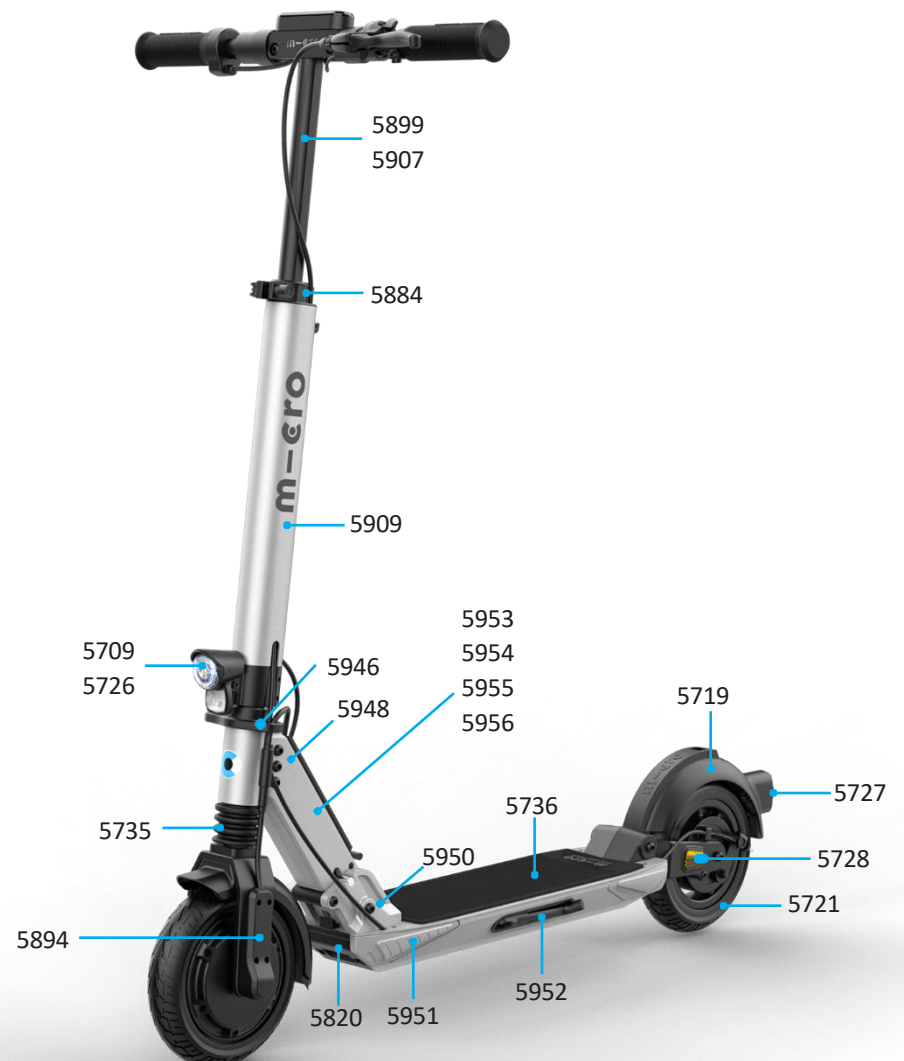

MICRO EXPLORER S: EM0072 / EM0076

PARTS

Article No.	Article
5703	Twist Throttle Set
5704	Hand Brake Set
5705	Handles
5884	Upper Clamp Set
5709	Lower Clamp Set(include Front Light)
5710	Tube Set Inside
5948 / 5948B	Neck Tube Set
5718	Rear Ears Set
5719	Rear Fender Set (Include Rear Light)
5949	Motor With Washers And Nuts
5721	Rear Wheel With Drum Brake Set
5950 / 5950B	Front Ears Set
5820	Deck Front And Rear Cover Set
5726	Front Light
5727	Rear Light
5728	Rear Reflectors
5951	Deck Side Front And Rear Covers With Screws
5946	Wires Holder And Lock Ring
5894	Front Fork Plastic Cover
5084	Micro Logo
5735	Black Front Suspension Cover
5651	Handle End Caps
5652	Plastic Linkage Tube

Article No.	Article
5736	Griptape
5908	Display With Screws
5953	Controller EU (25km/H *Cannot Unlock The Speed)
5954	Controller EU (25km/H *Can Unlock The Speed Till 30km/H)
5955	Controller DE (22km/H *Cannot Unlock The Speed)
5956	Controller DE (22km/H *Can Unlock The Speed Till 30 Km/H)
Sbox530	Masterbox Explorer

MICRO EXPLORER S
EM0072 / EM0076