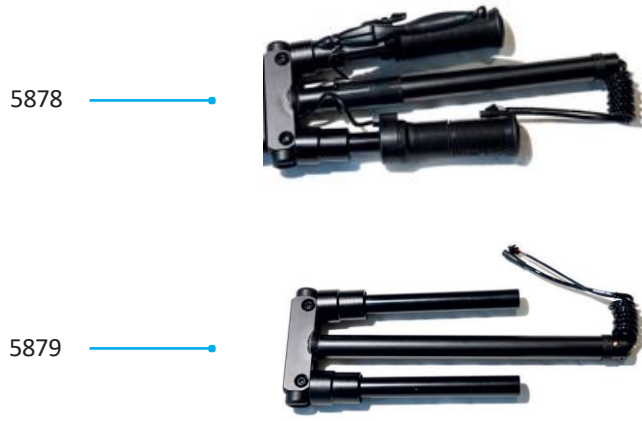

MICRO EXPLORER II: EM0074 / EM0081

PARTS

Article No.	Article
5878	T-pipe Control Set Complete
5879	T-pipe Set (Mechanical)
5883	Maincable Set
5708	Aluminum Tube Set
5885	Front Fork Set
5716	Full Rear Fork Set
5821	Battery (Lishen Cells)
5964	License Plate

Article No.	Article
5541	EU Charger
5257	AU Charger
5255	US Charger
5864	Kickstand