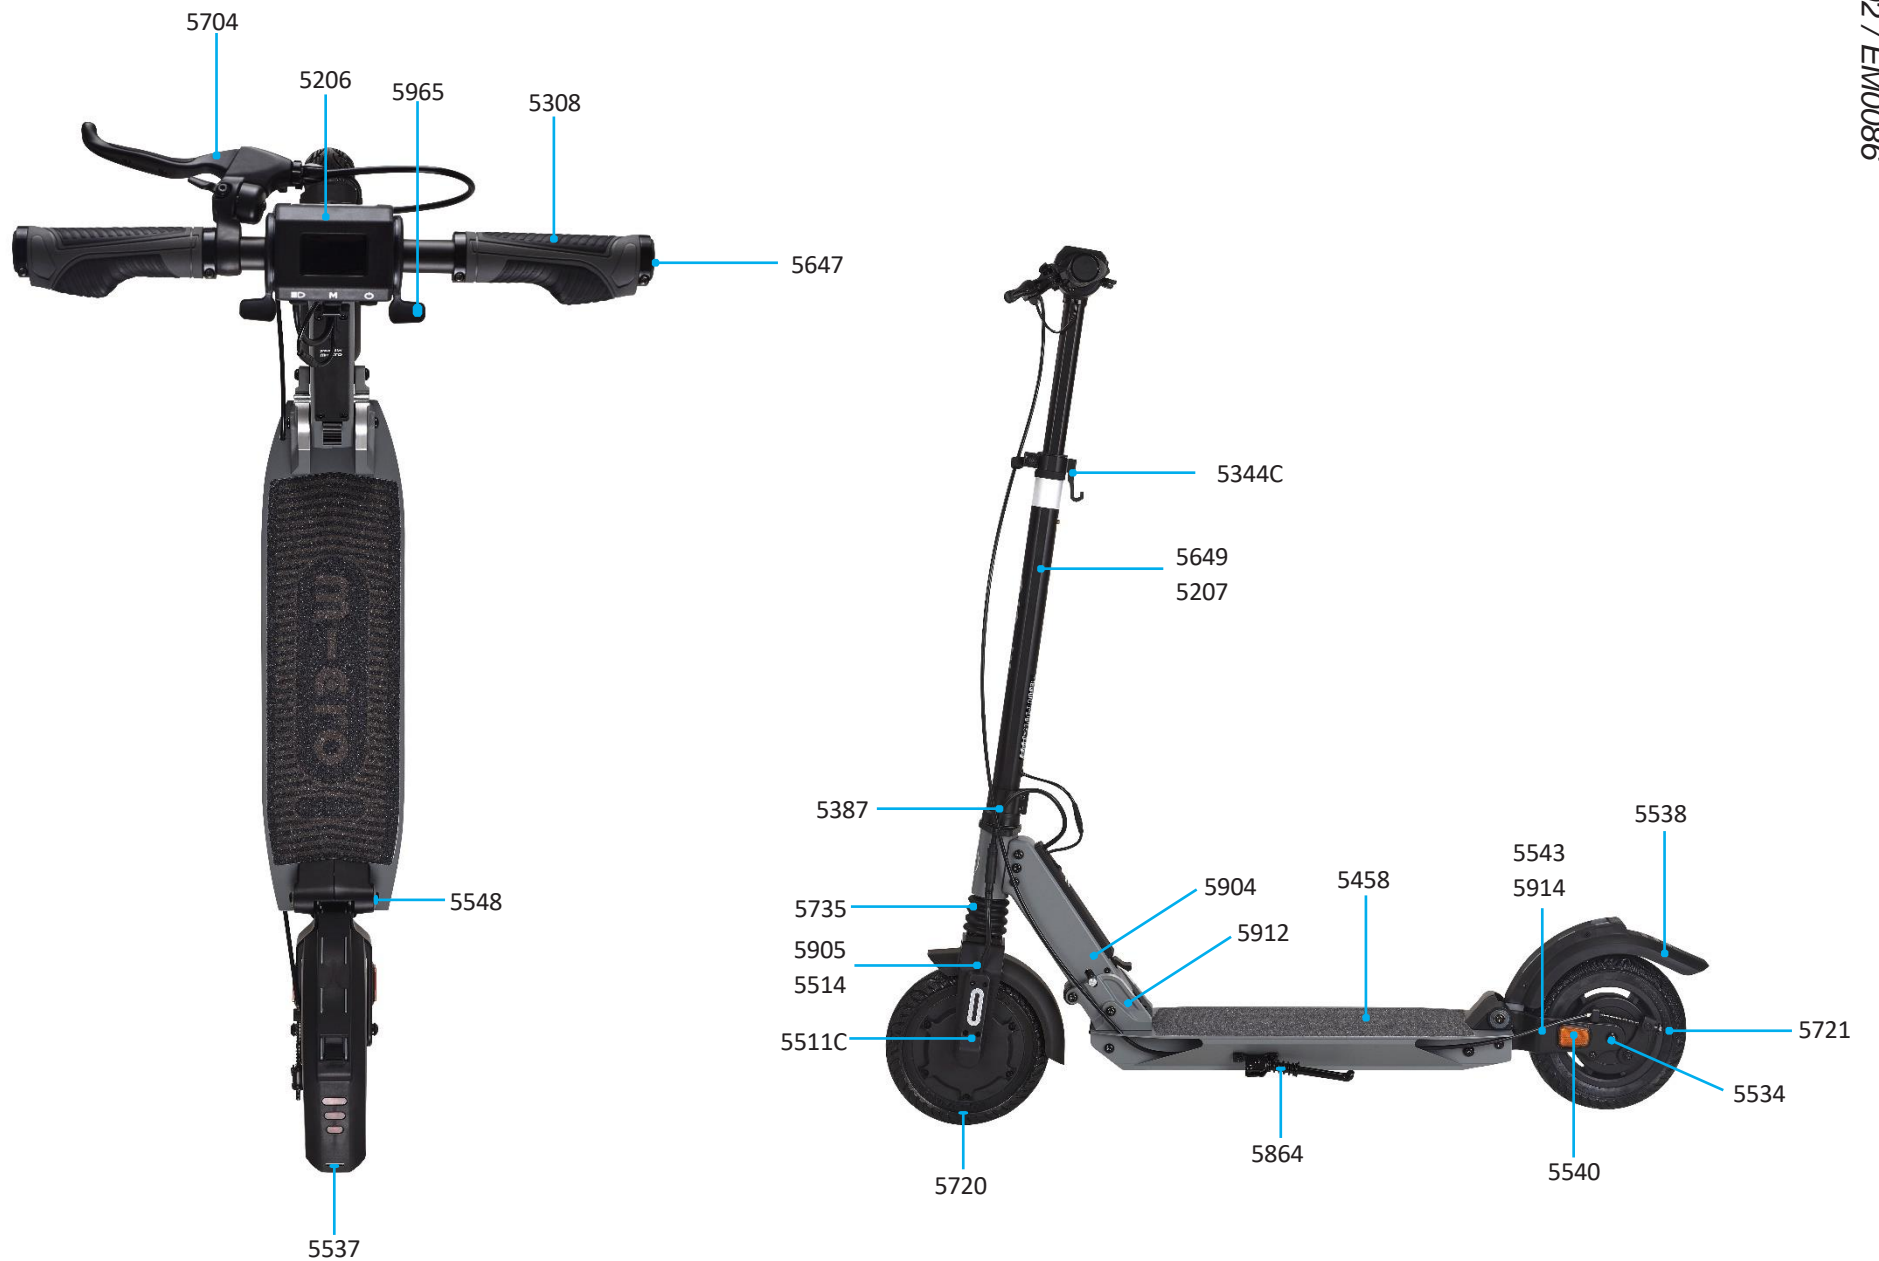

MICRO MERLIN II: EM0086 / EM0092

PARTS

Article No.	Article
5084	Micro Logo
5308	Handgrips
5647	Endcaps Handgrips
5704	Handbrake With Cables
5965	Left And Right Thumb Throttle With Screws
5344c	Clamp With Hook And Cable Holder
5206	Display With Cover And Screws
5694	Plastic Linkage Tube
5207	T-Tube
5387	Lower Clamp With Screws
5735	Rubber Shock Cover Black
5514	Front Fender With Screws
5511c	Front Fork Cover With Reflector And Screws
5720	Motor With Washers And Nuts
5904 / 5904B	Neck Tube With Axles And Screws
5820	Deck Front And Rear Cover Set
5548	Rear Ears Set With Gaskets
5543	Rear Fork
5914	Rear Fork Set Complete
5346	Spring And Bolt For T-Bar
5821	Battery
5350	Rear Light Wire

Article No.	Article
5650	Main Cable
5721	Rear Wheel With Drum Brake Set
5534	Rear Wheel Axle
5538	Rear Fender With Screws
5540	Side Reflector Rear Fork
5537	Rubber Support Reflector
5864	Kickstand
5913	Cable Guider Out Of Controller
5458	Griptape

MICRO MERLIN II
EM0092 / EM0086