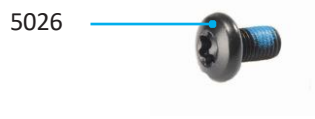

EMICRO ONE
EM0012

EMICRO ONE EM0012

PARTS

Article No.	Article
5026	Rear Wheel Screw
5028	Protection Rim
5029	Cover Screws M4
5036	Hexagon Socket Flat Head Screws
5037	Controller Plastic Cylinder
5038	Small Cable Groove Protection
5039	Thermal Pad
5040	Alu Cover
5055	Controller V4 (Only Motion Control)
5100	Small Cable Groove Protection V2
5102	Charge Connector V2
5105	Small Plastic Cover
5119	Small O-ring
5125	Battery
5185	Brake Fixation Screw
5186	Rubber Grommet
5234	M8 Torx Cover Screws
Ac5202	EU Charger
Ac5203	UK Charger
Ac5204	US Charger
Ac5205	AU Charger

PEUGEOT EM0006

PARTS

Article No.	Article
5015	Front Spacer
5016	Front Axle
5019	Folding Button Blue
5025	M8 Countersunk Screw (Kickstand Left/Main Cover)
5026	M8 Torx Screw
5043	LED Plastic Cover
5051	Rear PU Wheel Incl. (Aluminium Hub With PU)
5052	Rear Wheel Screw Incl. Washer
5074	Handle Left
5094	Front Rubber Wheel 145mm
5096	Brake Complete
5098	Brake Magnet
5111	Small Deck Main Body V2
5114	Electric Motor With 90° Connectors
5117	Griptape Peugeot
5179	Handle Right
5180	Peugeot Click-in Tonge
5181	Frontpart Connector Screw
5182	Brake Plastic Fixture
5183	Brake Spring
5184	Brake Pin

PEUGEOT
EM0006

PEUGEOT EM0006

PARTS

Article No.	Article
5026	M8 Torx Screw
5036	Hexagon Socket Flat Head Screws (Controller Screws)
5039	Thermal Pad
5100	Small Cable Groove Protection V2
5102	Charge Connector V2
5105	Small Plastic Cover
5119	Small O Ring
5126	Battery V3.2
5129	Controller V5 With Plastic Cover
5185	Brake Fixation Screw
5186	Motor Cable Rubber Grommet
5234	M8 Torx Cover Screws
Ac5202	EU Charger
Ac5203	UK Charger
Ac5204	US Charger
Ac5205	AU Charger