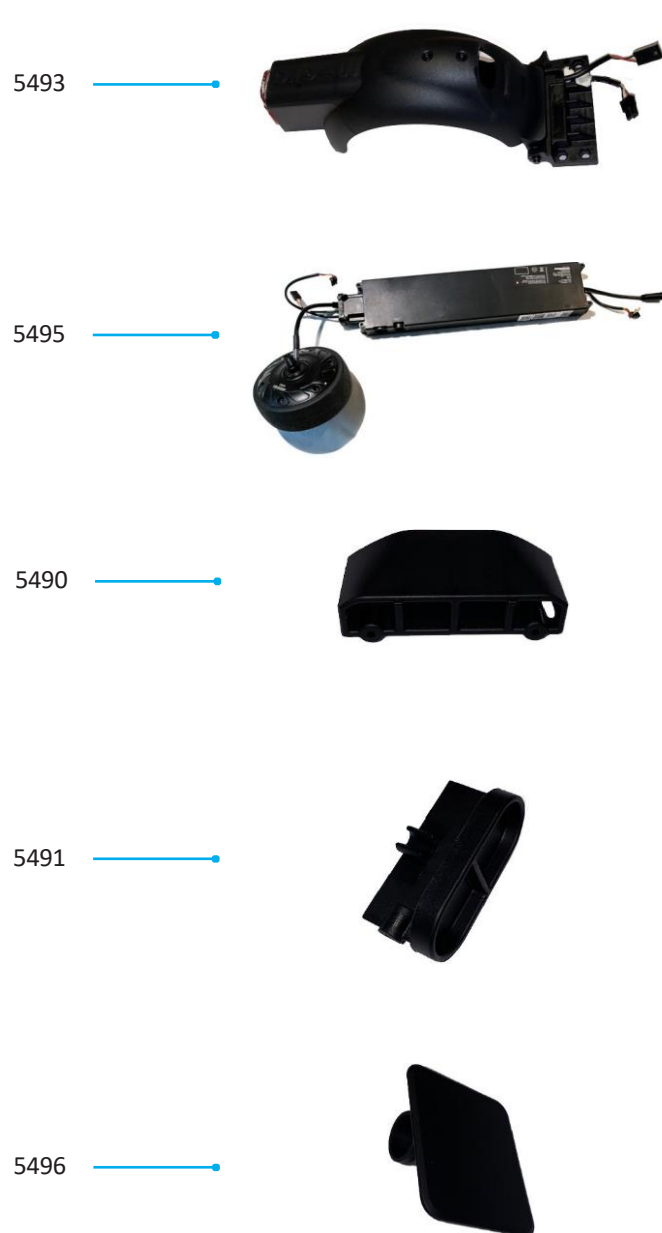

MICRO COLIBRI EM0018

MICRO BMW EM0031

PARTS

Article No.	Article
5523	Handlebar With Thumb Throttle
5524	Grip
5462	Throttle
5464	Front Reflector
5485	Deck
5489	Griptape
5492	Rear Fork Set
5470	Front Tube + Folding + Cables
5471	Cable Plug
5474	Main Cable To Front Light & Neck Cable
5475	Adapter Cable From Neck To Battery
5479	Hexgon Screw Nut
5484	Full Front Fork + Wheel + Fender
5493	Rear Brake Incl. Hall Sensor Set + Light
5499	EU Charger
5500	UK Charger
5501	US Charger
5502	AU Charger
5522	Full Handlebar Set

Article No.	Article
5459	Full Handlebar Set
5460	Handlebar With Thumb Throttle
5461	Grip
5462	Throttle
5465	Stem Completed Incl. Folding Hook & Screws
5470	Front Tube With Stickers/ Folding Machnism & Main Cable
5485	Completed Deck With Grip Tape, W/O Side Reflectors
5489	Grip Tape
5492	Rear Fork
5432	EU Charger BMW

MICRO COLIBRI
EM0018