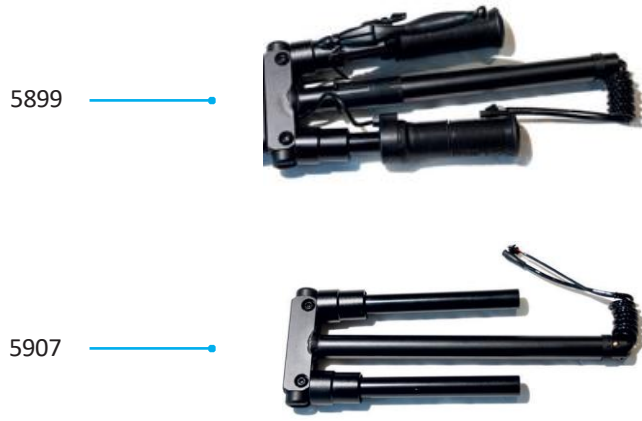

MICRO EXPLORER S: EM0072 / EM0076

PARTS

Article No.	Article
5899	T-pipe Control Set Complete
5907	T-pipe Set (Mechanical)
5883	Maincable Set
5909	Aluminum Tube Set
5947	Front Fork Set
5716	Full Rear Fork Set
5957	Battery
5964	License Plate

Article No.	Article
5541	EU Charger
5257	AU Charger
5255	US Charger
5952	Kickstand

MICRO EXPLORER S
EM0072 / EM0076